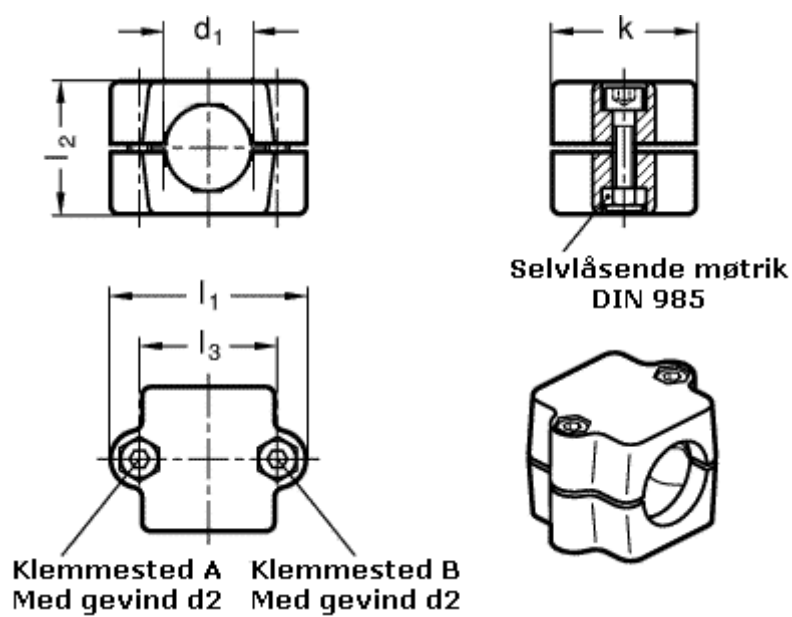

Article number: 20241B20462BL  
Description: E+G Tube connector  
GN 241-B20-46-BL

## Measures

d1 = 20  
d2 = M 8  
k = 50  
l1 = 68  
l2 = 46  
l3 = 48